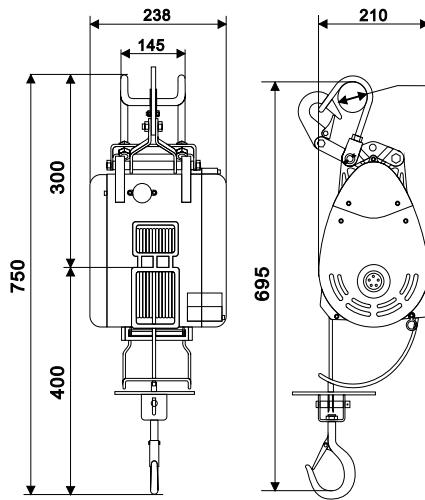

IP Rating
Hoist: IP44
Corded
Control: IP65

- 30 mtr lift
- auto stop feature
- heavy duty construction
- scaffolding safety latch
- 240 volt 3 pin plug power supply
- Complies with ASNZS 1418.7 standard

• 7mtr pendant length

THB250

THB360 & THB500

Optional remote control units available
the remote control distance (no shielding) is 70m.

Part No.	Rated Capacity	Motor	Duty Cycle	Rope Dia	Lifting Speed	Power Supply	Insulation Class	Weight (Kg)	Lift (Mtr)	Optional Remote Control
TBH250	250	1500W	25%	5mm	19m/min	220-240 V	F	22	30	TBH-RP-250
TBH360	360	1600W	25%	5mm	13m/min	220-240 V	F	26	30	TBH-RP-360/500
TBH500	500	1600W	25%	6mm	13m/min	220-240 V	F	30	30	TBH-RP-360/500