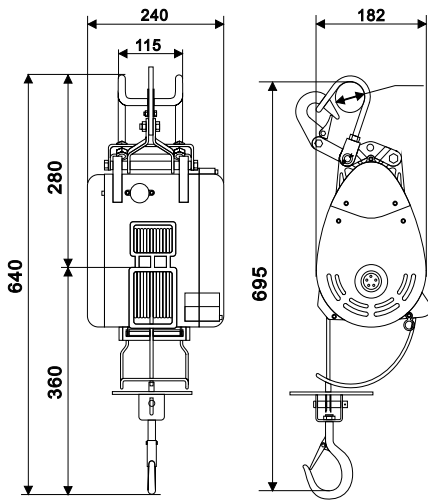

Compact Builders Hoist

Toho Compact Wire Rope Builders Hoist

Specifically designed to hang from scaffold tubing to lift materials to and from different levels on a building site.
Available in 250kg, 360kg & 500kg models

IP Rating
Hoist: IP44
Corded
Control: IP65

- 30 mtr lift
- auto stop feature
- heavy duty construction
- scaffolding safety latch
- 240 volt 3 pin plug power supply
- Complies with ASNZS 1418.7 standard

• 7mtr pendant length

THB250

THB360 & THB500

Optional remote control units available
the remote control distance (no shielding) is 70m.

Part No.	Rated Capacity	Motor	Duty Cycle	Rope Dia	Lifting Speed	Power Supply	Insulation Class	Weight (Kg)	Lift (Mtr)	Optional Remote Control
TBH250	250	1500W	25%	5mm	19m/min	220-240 V	F	22	30	TBH-RP-250
TBH360	360	1600W	25%	5mm	13m/min	220-240 V	F	26	30	TBH-RP-360/500
TBH500	500	1600W	25%	6mm	13m/min	220-240 V	F	30	30	TBH-RP-360/500