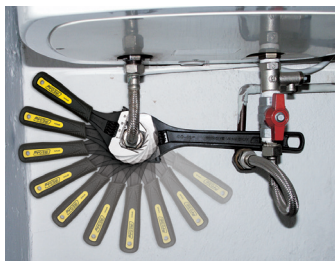

## SWO Adjustable Wrenches

Super Wide Opening Sizes: 6", 8" and 10"

- Compact handle with large head capacity for where accessibility is a problem (e.g. Plumbing or Automotive), or where light weight is an advantage such as Maintenance applications
- 6" SWO opens up to 1.3/8" (34mm), 8" SWO opens up to 1.1/2" (39mm) 10" SWO opens up to 2" (53mm)
- Non-protruding jaw shank
- Replaceable Rubber Grip prevents damage to adjacent surfaces in confined spaces and allows more comfortable application of greater force on its shorter handle
- Longer, thinner Jaws for greater accessibility
- Made from Chrome Vanadium steel
- Ideal for Maintenance, Plumbing, Automotive etc

Scan for Video

Optional  
Blister Packaging.

Model	Size	Jaw Opening	Handle	Standard Jaw Opening	Wider than std. Opening	Packaging
SW092-06C	6" 150mm	34mm	Chrome	19mm	78%	Bulk
SW092-06C-BL	6" 150mm	34mm	Chrome	19mm	78%	Blister
SW092-08C	8" 200mm	39mm	Chrome	24mm	62%	Bulk
SW092-08C-BL	8" 200mm	39mm	Chrome	24mm	62%	Blister
SW092-10C-BL	10" 250mm	53mm	Chrome	29mm	82%	Blister
SW099-06	6" 150mm	34mm	Black	19mm	78%	Bulk
SW099-06-BL	6" 150mm	34mm	Black	19mm	78%	Blister
SW099-08	8" 200mm	39mm	Black	24mm	62%	Bulk
SW099-08-BL	8" 200mm	39mm	Black	24mm	62%	Blister

Ideal for use in confined spaces.

Lightweight and compact adjustable wrench.  
Always handy: anytime, anywhere.

Available in Bulk Counter  
Top Merchandisers

SW099-MERCH-6/8: 6 x 6" and 6 x 8" wwwwrenches.  
SW099-MERCH-8: 12 x 8" SWO wrenches.