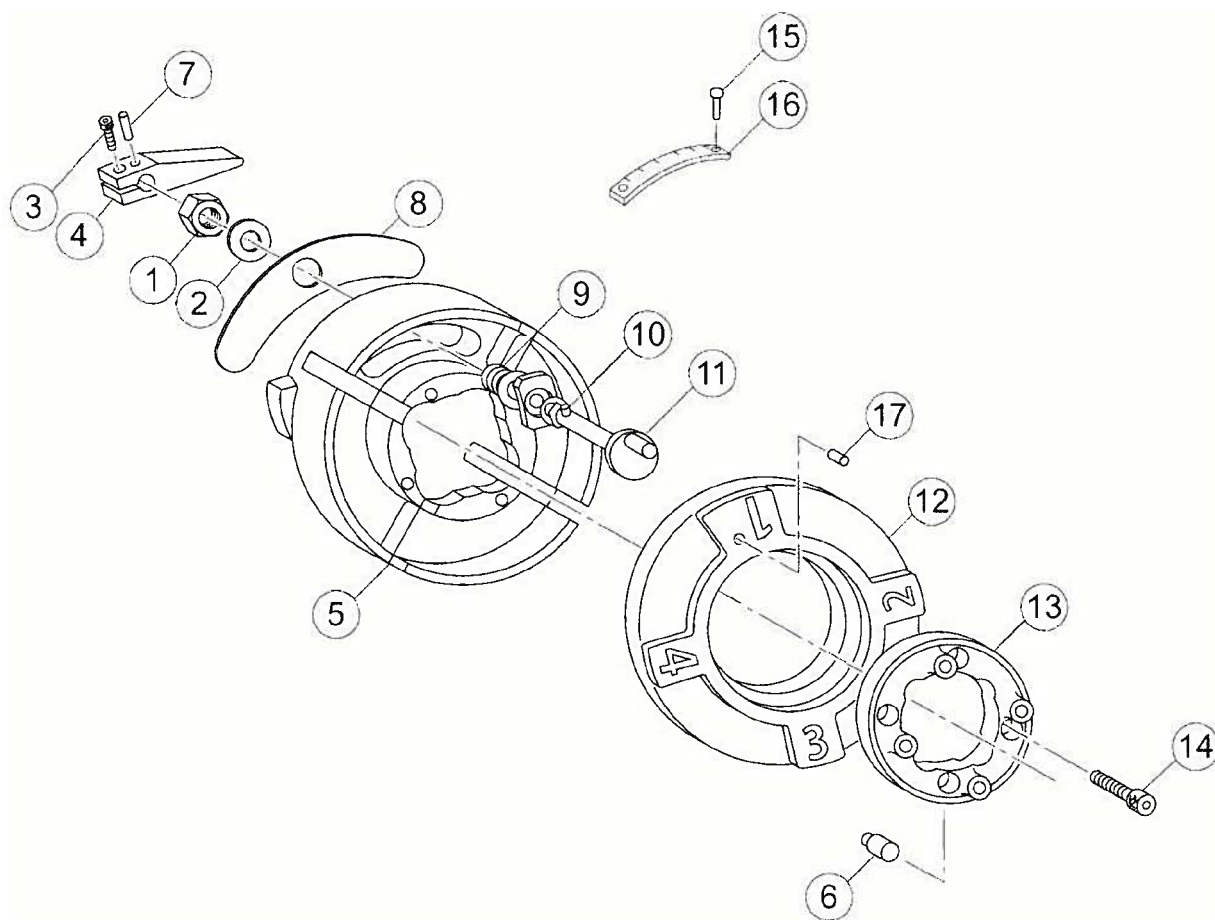

DIE HEAD FOR BOLT MACHINE 25 PRO

BOLT MACHINE 25PRO

BOLT MACHINE 25PRO

BOLT MACHINE 25PRO

Ref. No.	Code No.	Ref. No.	Code	Parts Name
1	BM003	BTM SPINDLE	1	
2	10708	BTM SPINDLE PIN	2	
3	10103	BTM DIE-HEAD SET RING	1	
4	BM004	BTM SPINDLE GEAR	1	
5	BM031	BTM SPINDLE COLLER	1	
6	21207	PARALLEL KEY 6x6x20	2	
7	83343	C SNAP RING S-45	1	
8	84420	BEARING 6009 2RS	2	
9	81138	CORRUGATED WASHER BWW6305	1	
10	BM005	BTM SPINDLE STOPPER	1	
11	70523	SPECIAL PIN 5 x 10	4	
12	BM006	BTM SPINDLE CASE BODY	1	
13	BM007	BTM SPINDLE CASE COVER	1	
14	87377	BTM DRY METAL DBB2830	2	
15	87378	BTM DRY METAL DBB2820	2	
16	BM038	BTM OOUTPUT SHAFT PINION	1	BM008→BM038 (2017.1 Serial No. 800011-)
17	BM039	BTM OUTPUTSHAFT REDUCTION GEAR	1	BM009→BM039 (2017.1 Serial No. 800011-)
18	BM010	BTM 2ND SHAFT PINION	1	
19	BM011	BTM 2ND SHAFT REDUCTION GEAR	1	
20	BM012	BTM 1ST SHAFT PINION	1	
21	BM013	BTM 1ST SHAFT REDUCTION GEAR	1	
22	20209	KEY 5x5x13	3	
23	84188	BALL BEARING 6301ZZ	2	
24	84116	BALL BEARING 6201ZZ	3	
25	84114	BALL BEARING 6001ZZ	1	
26	80167	STOP BOLT 6x25	9	
27	81251	SPRING WASHER CM6	9	
28	BE317	BE25 SWITCH PLATE	1	BM014→BE317 (2015.10 Serial No.602411-)
29	BM032	BTM SWITCH PLATE COVER	1	BM015→BM032 (2015.10 Serial No.602411-)
30	87167	SWITCH STE115A10	1	87165→87167 (2015.10 Serial No.602411-)
31	82295	PAN HEAD SCREW 4x8	2	82177→82295 (2015.10 Serial No.602411-)
32	BM033	BTM SWITCH CORD A	1	BM016→BM033 (2015.10 Serial No.602411-)
33	BM017	BTM SWITCH CORD B	1	
	BM079	BTM POWER CODE 100V – 120V	1	
	BM078	BTM POWER CODE 220V – 240V	1	
34	70335	CORD CONNECTOR OA-W1611	1	
35	88899	PAN HEAD SCREW M6x8L BRASS	1	
36	81246	TOOTHED LOCK WASHER 6	1	
37	19722	TUBE HOOK	3	
38	82200	PAN-HEAD SCREW 6x10	2	
39	70605	ONE-TOUCH BUSH NB-15	1	
40	85412	HOSE dia17-13 (30mmx1,500mmx1)	1	
41	BE42R	BE GEAR PUMP 18AR	1	
42	80165	STOP BOLT 6x18	3	
43	81251	SPRING WASHER CM6	3	
	85484	OIL HOSE TB-8	1	85480→85484 (2016.9)
	85412	HOSE dia17-13 (30mmx1,500mmx1)	1	
44	85023	M-ELBOW 1/4x1/4	1	
45	85082	ELBOW WES 8XPT1/4	1	
46	86602	HOSE CLAMP 12	1	85612→86602 (2016.3)
47	BE908	BE80 MOTOR 100V-120V	1	
47	BE864	BE80 MOTOR 220V-240V	1	
	BE926	BE80 ARMATURE 100-120V	1	
	BE978	BE80 ARMATURE 220-240V	1	
	BE977	BE80 STATOR COIL 100-120V	1	
	BE976	BE80 STATOR COIL 220-240V	1	