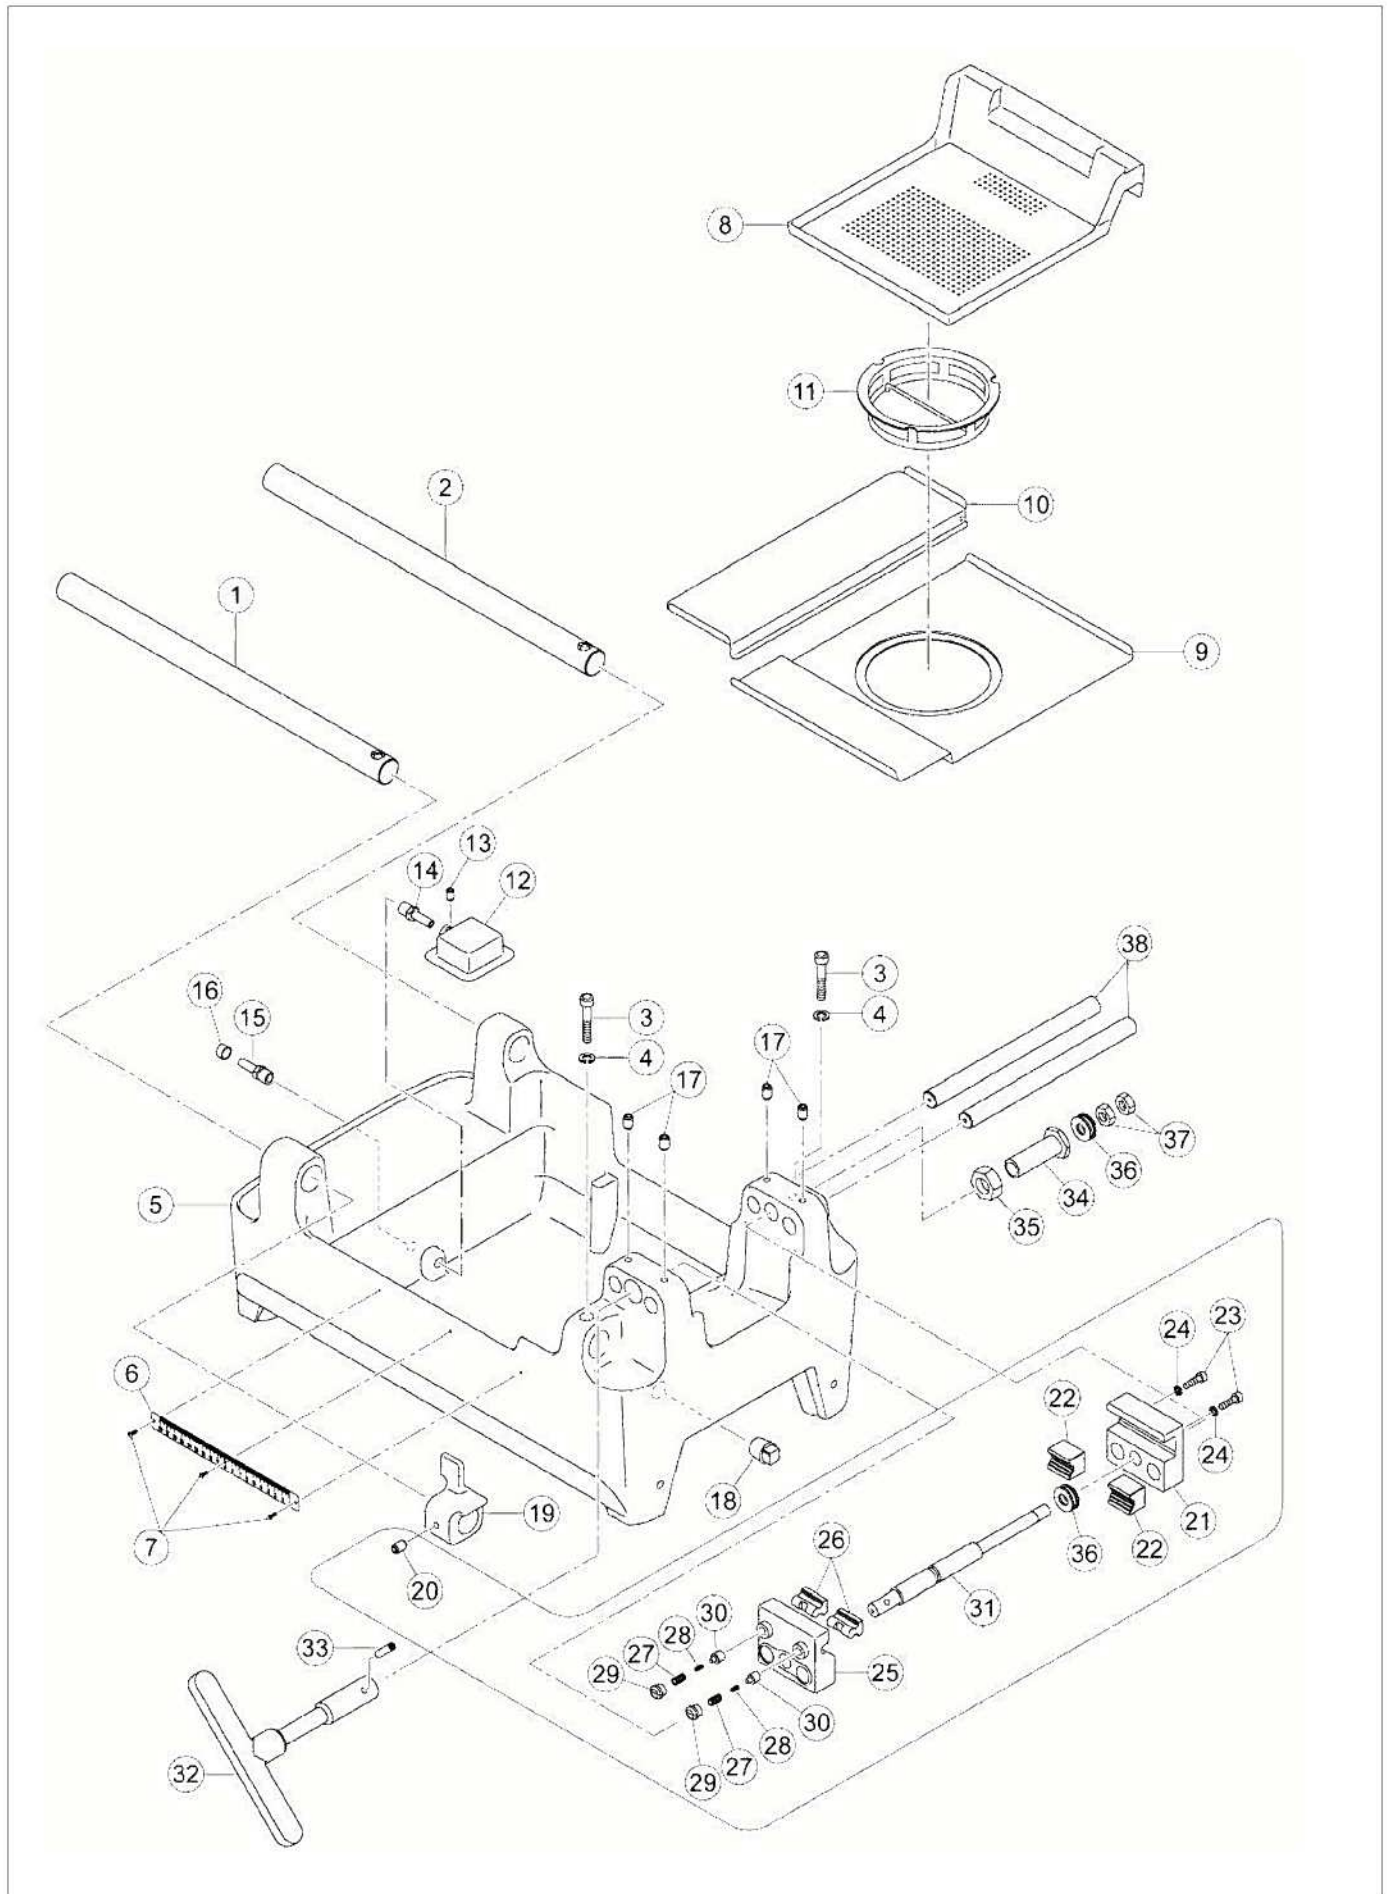

DIE HEAD FOR BOLT MACHINE 25 PRO

BOLT MACHINE 25PRO

BOLT MACHINE 25PRO

BOLT MACHINE 25PRO

Ref. No.	Code No.	Ref. No.	Code	Parts Name
1	BM003	BTM SPINDLE	1	
2	10708	BTM SPINDLE PIN	2	
3	10103	BTM DIE-HEAD SET RING	1	
4	BM004	BTM SPINDLE GEAR	1	
5	BM031	BTM SPINDLE COLLER	1	
6	21207	PARALLEL KEY 6x6x20	2	
7	83343	C SNAP RING S-45	1	
8	84420	BEARING 6009 2RS	2	
9	81138	CORRUGATED WASHER BWW6305	1	
10	BM005	BTM SPINDLE STOPPER	1	
11	70523	SPECIAL PIN 5 x 10	4	
12	BM006	BTM SPINDLE CASE BODY	1	
13	BM007	BTM SPINDLE CASE COVER	1	
14	87377	BTM DRY METAL DBB2830	2	
15	87378	BTM DRY METAL DBB2820	2	
16	BM038	BTM OOUTPUT SHAFT PINION	1	BM008→BM038 (2017.1 Serial No. 800011-)
17	BM039	BTM OUTPUTSHAFT REDUCTION GEAR	1	BM009→BM039 (2017.1 Serial No. 800011-)
18	BM010	BTM 2ND SHAFT PINION	1	
19	BM011	BTM 2ND SHAFT REDUCTION GEAR	1	
20	BM012	BTM 1ST SHAFT PINION	1	
21	BM013	BTM 1ST SHAFT REDUCTION GEAR	1	
22	20209	KEY 5x5x13	3	
23	84188	BALL BEARING 6301ZZ	2	
24	84116	BALL BEARING 6201ZZ	3	
25	84114	BALL BEARING 6001ZZ	1	
26	80167	STOP BOLT 6x25	9	
27	81251	SPRING WASHER CM6	9	
28	BE317	BE25 SWITCH PLATE	1	BM014→BE317 (2015.10 Serial No.602411-)
29	BM032	BTM SWITCH PLATE COVER	1	BM015→BM032 (2015.10 Serial No.602411-)
30	87167	SWITCH STE115A10	1	87165→87167 (2015.10 Serial No.602411-)
31	82295	PAN HEAD SCREW 4x8	2	82177→82295 (2015.10 Serial No.602411-)
32	BM033	BTM SWITCH CORD A	1	BM016→BM033 (2015.10 Serial No.602411-)
33	BM017	BTM SWITCH CORD B	1	
	BM079	BTM POWER CODE 100V – 120V	1	
	BM078	BTM POWER CODE 220V – 240V	1	
34	70335	CORD CONNECTOR OA-W1611	1	
35	88899	PAN HEAD SCREW M6x8L BRASS	1	
36	81246	TOOTHED LOCK WASHER 6	1	
37	19722	TUBE HOOK	3	
38	82200	PAN-HEAD SCREW 6x10	2	
39	70605	ONE-TOUCH BUSH NB-15	1	
40	85412	HOSE dia17-13 (30mmx1,500mmx1)	1	
41	BE42R	BE GEAR PUMP 18AR	1	
42	80165	STOP BOLT 6x18	3	
43	81251	SPRING WASHER CM6	3	
	85484	OIL HOSE TB-8	1	85480→85484 (2016.9)
	85412	HOSE dia17-13 (30mmx1,500mmx1)	1	
44	85023	M-ELBOW 1/4x1/4	1	
45	85082	ELBOW WES 8XPT1/4	1	
46	86602	HOSE CLAMP 12	1	85612→86602 (2016.3)
47	BE908	BE80 MOTOR 100V-120V	1	
47	BE864	BE80 MOTOR 220V-240V	1	
	BE926	BE80 ARMATURE 100-120V	1	
	BE978	BE80 ARMATURE 220-240V	1	
	BE977	BE80 STATOR COIL 100-120V	1	
	BE976	BE80 STATOR COIL 220-240V	1	