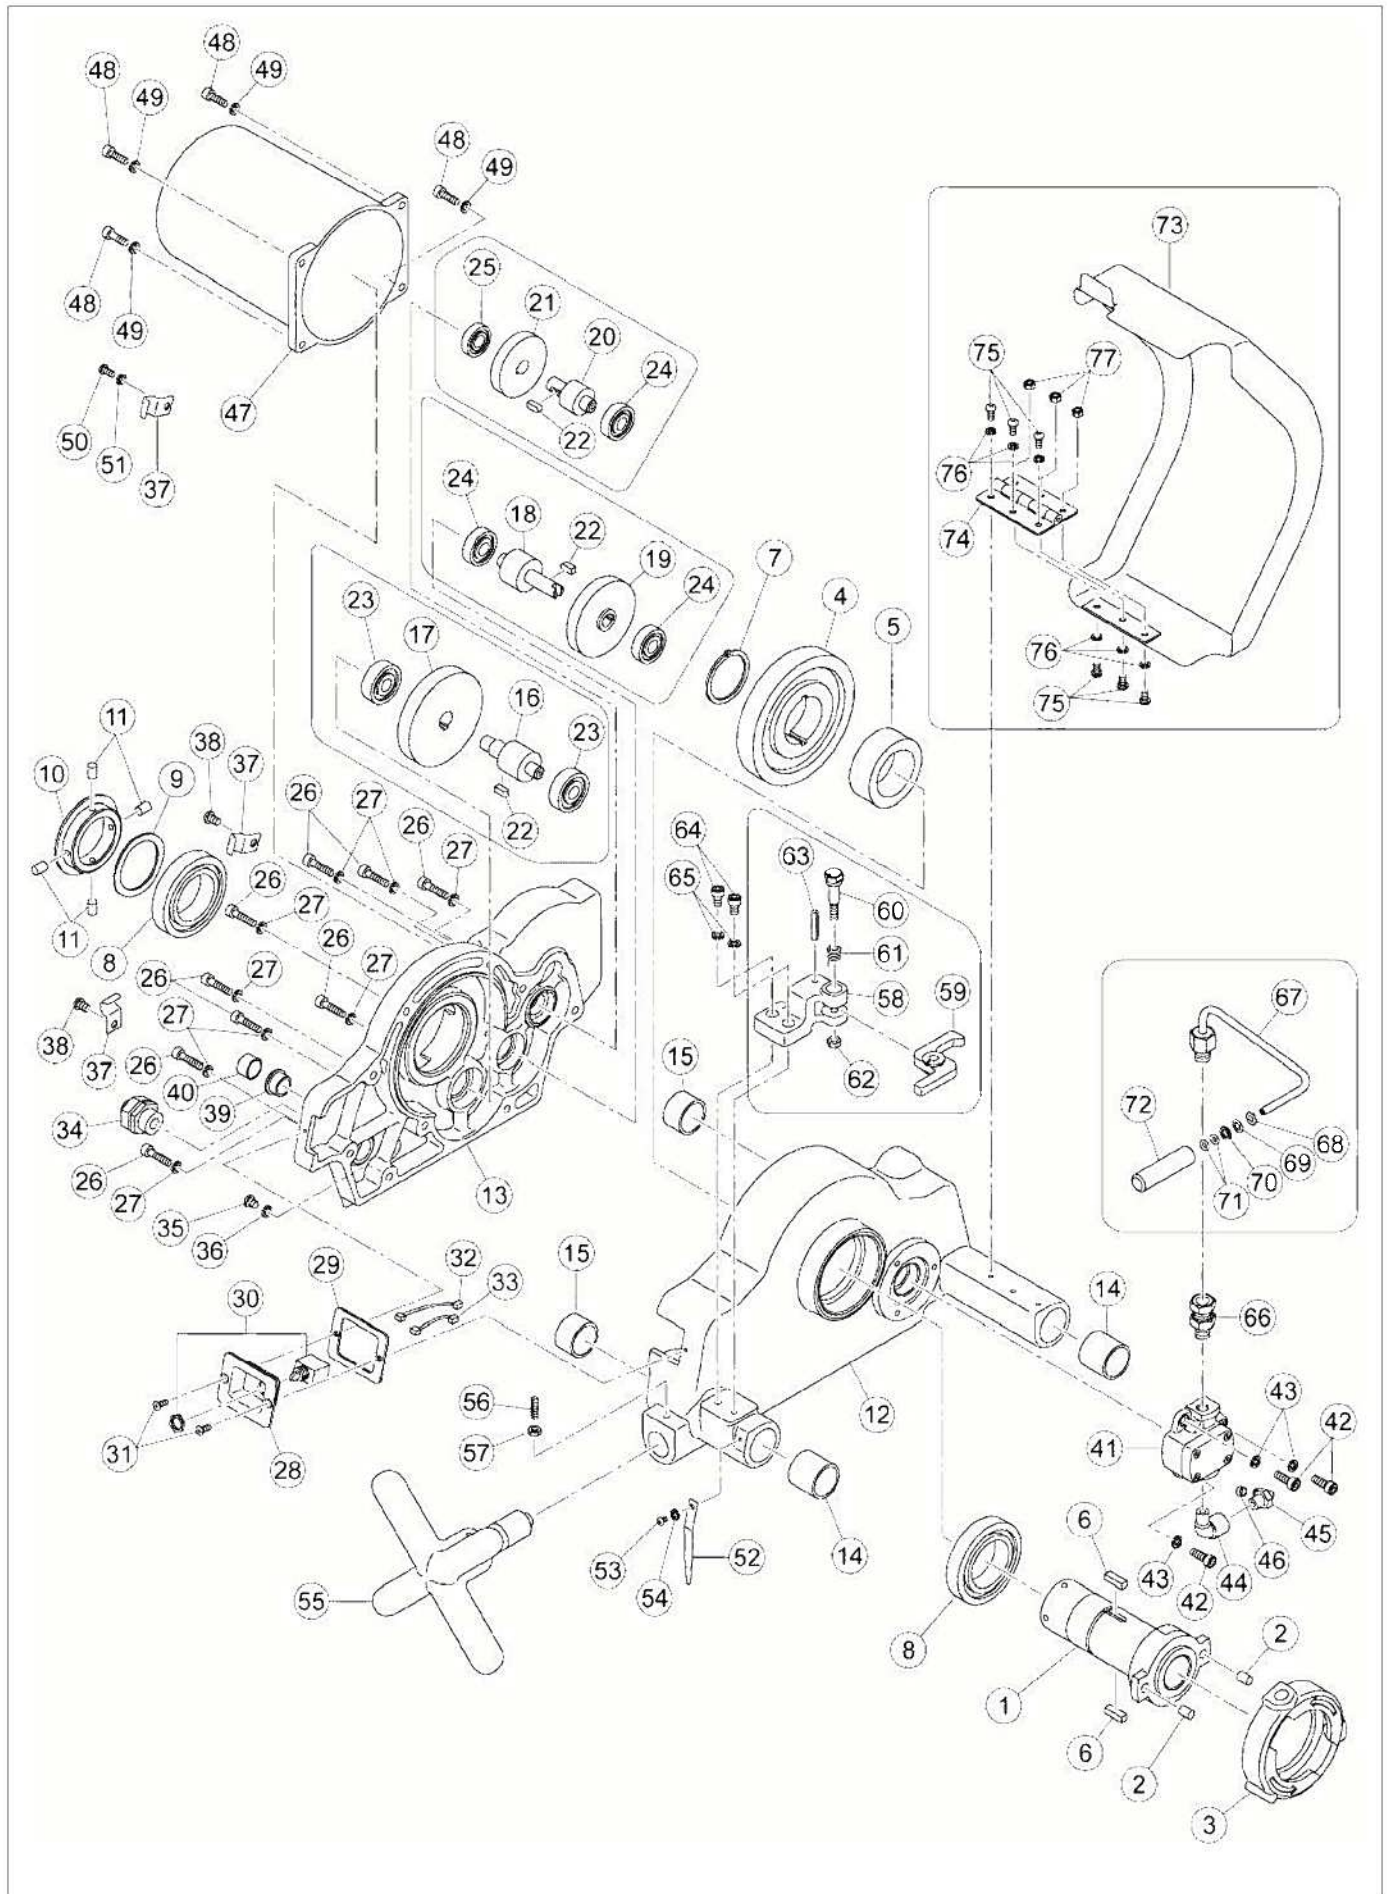

DIE HEAD FOR BOLT MACHINE 25 PRO

BOLT MACHINE 25PRO

BOLT MACHINE 25PRO

BOLT MACHINE 25PRO

Ref. No.	Code No.	Ref. No.	Code	Parts Name
1	BM003	BTM SPINDLE	1	
2	10708	BTM SPINDLE PIN	2	
3	10103	BTM DIE-HEAD SET RING	1	
4	BM004	BTM SPINDLE GEAR	1	
5	BM031	BTM SPINDLE COLLER	1	
6	21207	PARALLEL KEY 6x6x20	2	
7	83343	C SNAP RING S-45	1	
8	84420	BEARING 6009 2RS	2	
9	81138	CORRUGATED WASHER BWW6305	1	
10	BM005	BTM SPINDLE STOPPER	1	
11	70523	SPECIAL PIN 5 x 10	4	
12	BM006	BTM SPINDLE CASE BODY	1	
13	BM007	BTM SPINDLE CASE COVER	1	
14	87377	BTM DRY METAL DBB2830	2	
15	87378	BTM DRY METAL DBB2820	2	
16	BM038	BTM OOUTPUT SHAFT PINION	1	BM008→BM038 (2017.1 Serial No. 800011-)
17	BM039	BTM OUTPUTSHAFT REDUCTION GEAR	1	BM009→BM039 (2017.1 Serial No. 800011-)
18	BM010	BTM 2ND SHAFT PINION	1	
19	BM011	BTM 2ND SHAFT REDUCTION GEAR	1	
20	BM012	BTM 1ST SHAFT PINION	1	
21	BM013	BTM 1ST SHAFT REDUCTION GEAR	1	
22	20209	KEY 5x5x13	3	
23	84188	BALL BEARING 6301ZZ	2	
24	84116	BALL BEARING 6201ZZ	3	
25	84114	BALL BEARING 6001ZZ	1	
26	80167	STOP BOLT 6x25	9	
27	81251	SPRING WASHER CM6	9	
28	BE317	BE25 SWITCH PLATE	1	BM014→BE317 (2015.10 Serial No.602411-)
29	BM032	BTM SWITCH PLATE COVER	1	BM015→BM032 (2015.10 Serial No.602411-)
30	87167	SWITCH STE115A10	1	87165→87167 (2015.10 Serial No.602411-)
31	82295	PAN HEAD SCREW 4x8	2	82177→82295 (2015.10 Serial No.602411-)
32	BM033	BTM SWITCH CORD A	1	BM016→BM033 (2015.10 Serial No.602411-)
33	BM017	BTM SWITCH CORD B	1	
	BM079	BTM POWER CODE 100V – 120V	1	
	BM078	BTM POWER CODE 220V – 240V	1	
34	70335	CORD CONNECTOR OA-W1611	1	
35	88899	PAN HEAD SCREW M6x8L BRASS	1	
36	81246	TOOTHED LOCK WASHER 6	1	
37	19722	TUBE HOOK	3	
38	82200	PAN-HEAD SCREW 6x10	2	
39	70605	ONE-TOUCH BUSH NB-15	1	
40	85412	HOSE dia17-13 (30mmx1,500mmx1)	1	
41	BE42R	BE GEAR PUMP 18AR	1	
42	80165	STOP BOLT 6x18	3	
43	81251	SPRING WASHER CM6	3	
	85484	OIL HOSE TB-8	1	85480→85484 (2016.9)
	85412	HOSE dia17-13 (30mmx1,500mmx1)	1	
44	85023	M-ELBOW 1/4x1/4	1	
45	85082	ELBOW WES 8XPT1/4	1	
46	86602	HOSE CLAMP 12	1	85612→86602 (2016.3)
47	BE908	BE80 MOTOR 100V-120V	1	
47	BE864	BE80 MOTOR 220V-240V	1	
	BE926	BE80 ARMATURE 100-120V	1	
	BE978	BE80 ARMATURE 220-240V	1	
	BE977	BE80 STATOR COIL 100-120V	1	
	BE976	BE80 STATOR COIL 220-240V	1	