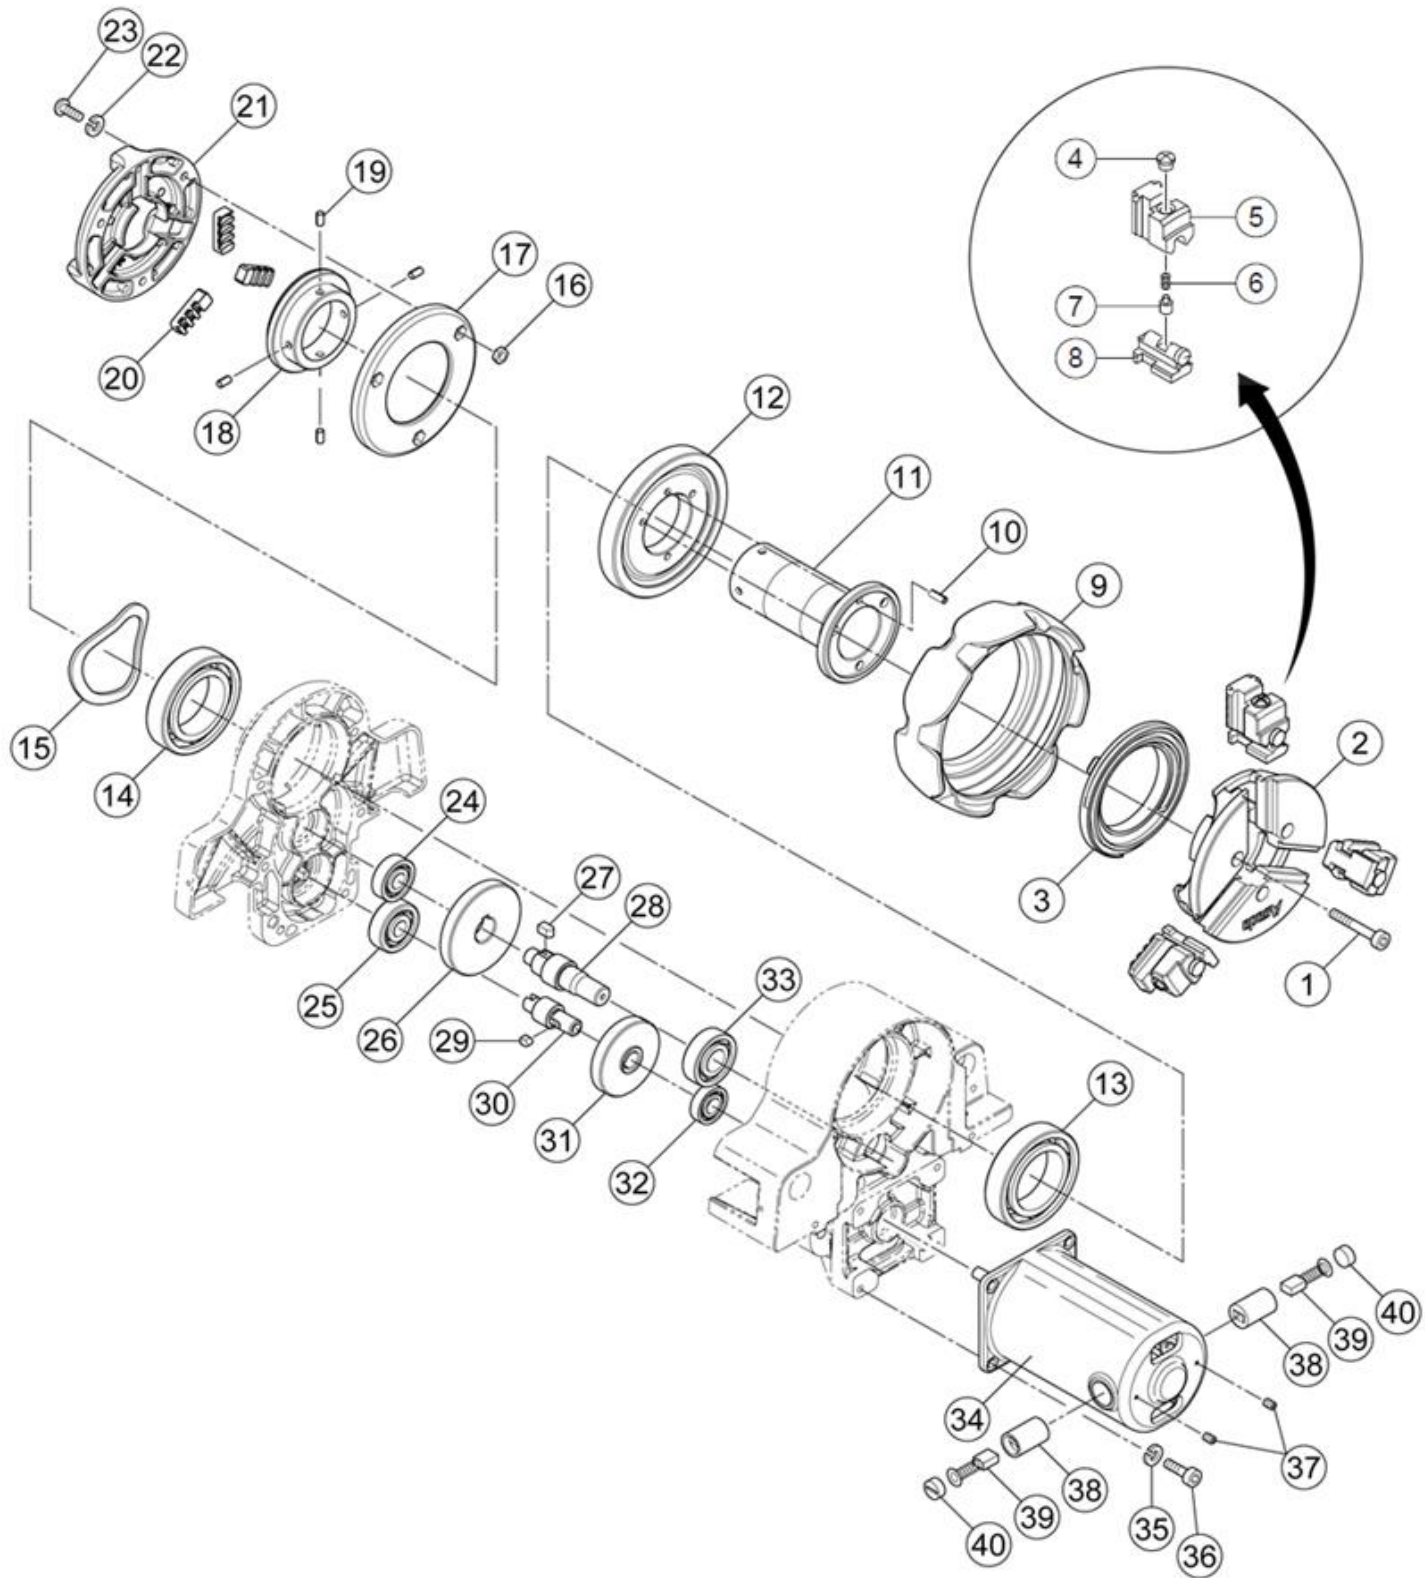

BEAVER 25

DIE-HEAD

BEAVER 25

PIPE CUTTER, CARRIAGE & REAMER

BEAVER 25

HAMMER CHUCK, SCROLL & GEARS

HAMMER CHUCK, SCROLL & GEARS

No.	Code No	Parts Name	Qty	Remark	No.	Code No	Parts Name	Qty	Remark
Set	BE300	Hammer Chuck Complete (1-9)	1		39	70819	Carbon Brush for PS150/AS1	1Set	
Set	AS176	AS1 Jaw Set Assembly (4-8)	1		40	70821	Carbon Cap for PS150/AS1	2	
1	80171	Stop Bolt M6 x 45	3						
2	AS014	AS1 Hammer Chuck Body	1						
3	AS015	AS1 Hammer Chuck Scroll	1						
4	BE508	BE50 Chuck Bolt	3						
5	AS170	Hammer Chuck Jaw Assembly	1Set						
6	BE506	BE50 Hammer Chuck Spring A	3						
6	BE507	BE50 Hammer Chuck Spring B	3						
7	BE509	BE50 Hammer Chuck Pin	3						
8	AS178	AS1 Jaw Insert Complete	1Set						
9	BE301	BE25 Hammer Chuck Outer Ring	1						
10	83107	R-Pin M5 x 15	1						
11	BE308	BE25 Spindle	1						
12	BE309	BE25 Spindle Gear	1						
13	84420	Bearing 6009 2RS	1						
14	84420	Bearing 6009 2RS	1						
15	81138	Corrugated Washer BW6305	1						
Set	BE335	BE25 Scroll Assembly (16-23)	1						
16	81066	Hex Nut M6	3						
17	BE337	BE25 Scroll Cap	1						
18	AS035	AS1 Scroll	1						
19	70523	Special Pin M5 x 10	4						
20	AS030	AS1 Scroll Jaws	1Set						
21	BE336	BE25 Scroll Body	1						
22	81251	Spring Washer M6	3						
23	82209	Pan Head Screw M6x16L	3						
24	84116	Ball Bearing 6201ZZ	1						
25	84188	Ball Bearing 6301ZZ	1						
26	BE313	BE25 Output Shfat Reduction Gear	1						
27	BE329	Parallel Key M6 x 6 x 11	1						
28	BE312	BE25 Output Shaft Pinion	1						
29	37508	Parallel Key M5 x 5 x 7	1						
30	BE314	BE25 1st Shfat Pinion	1						
31	BE315	BE25 1st Shaft Reduction Gear	1						
32	84114	Ball Bearing 6001ZZ	1						
33	84145	Ball Bearing 6203ZZ	1						
34	BE319	BE25 Motor 100V	1						
34	BE712	BE25 Motor 120V	1						
34	BE713	BE25 Motor 220-230V	1						
34	BE714	BE25 Motor 240V	1						
—	70880	STATOR COIL AS1 100/110V	1						
—	70891	STATOR COIL AS1 115/120V	1						
—	70882	STATOR COIL AS1 220V	1						
—	70893	STATOR COIL AS1 240V	1						
—	70881	ARMATURE AS1 100/110V	1						
—	70892	ARMATURE AS1 115/120V	1						
—	70883	ARMATURE AS1 220V	1						
—	70894	ARMATURE AS1 240V	1						
35	81251	Spring Washer M6	4						
36	80165	Hex Socket Bolt M6x18L	4						
37	80351	Stop Bolt M4 x 4	2						
38	70820	Carbon Holder for PS150/AS1	2						