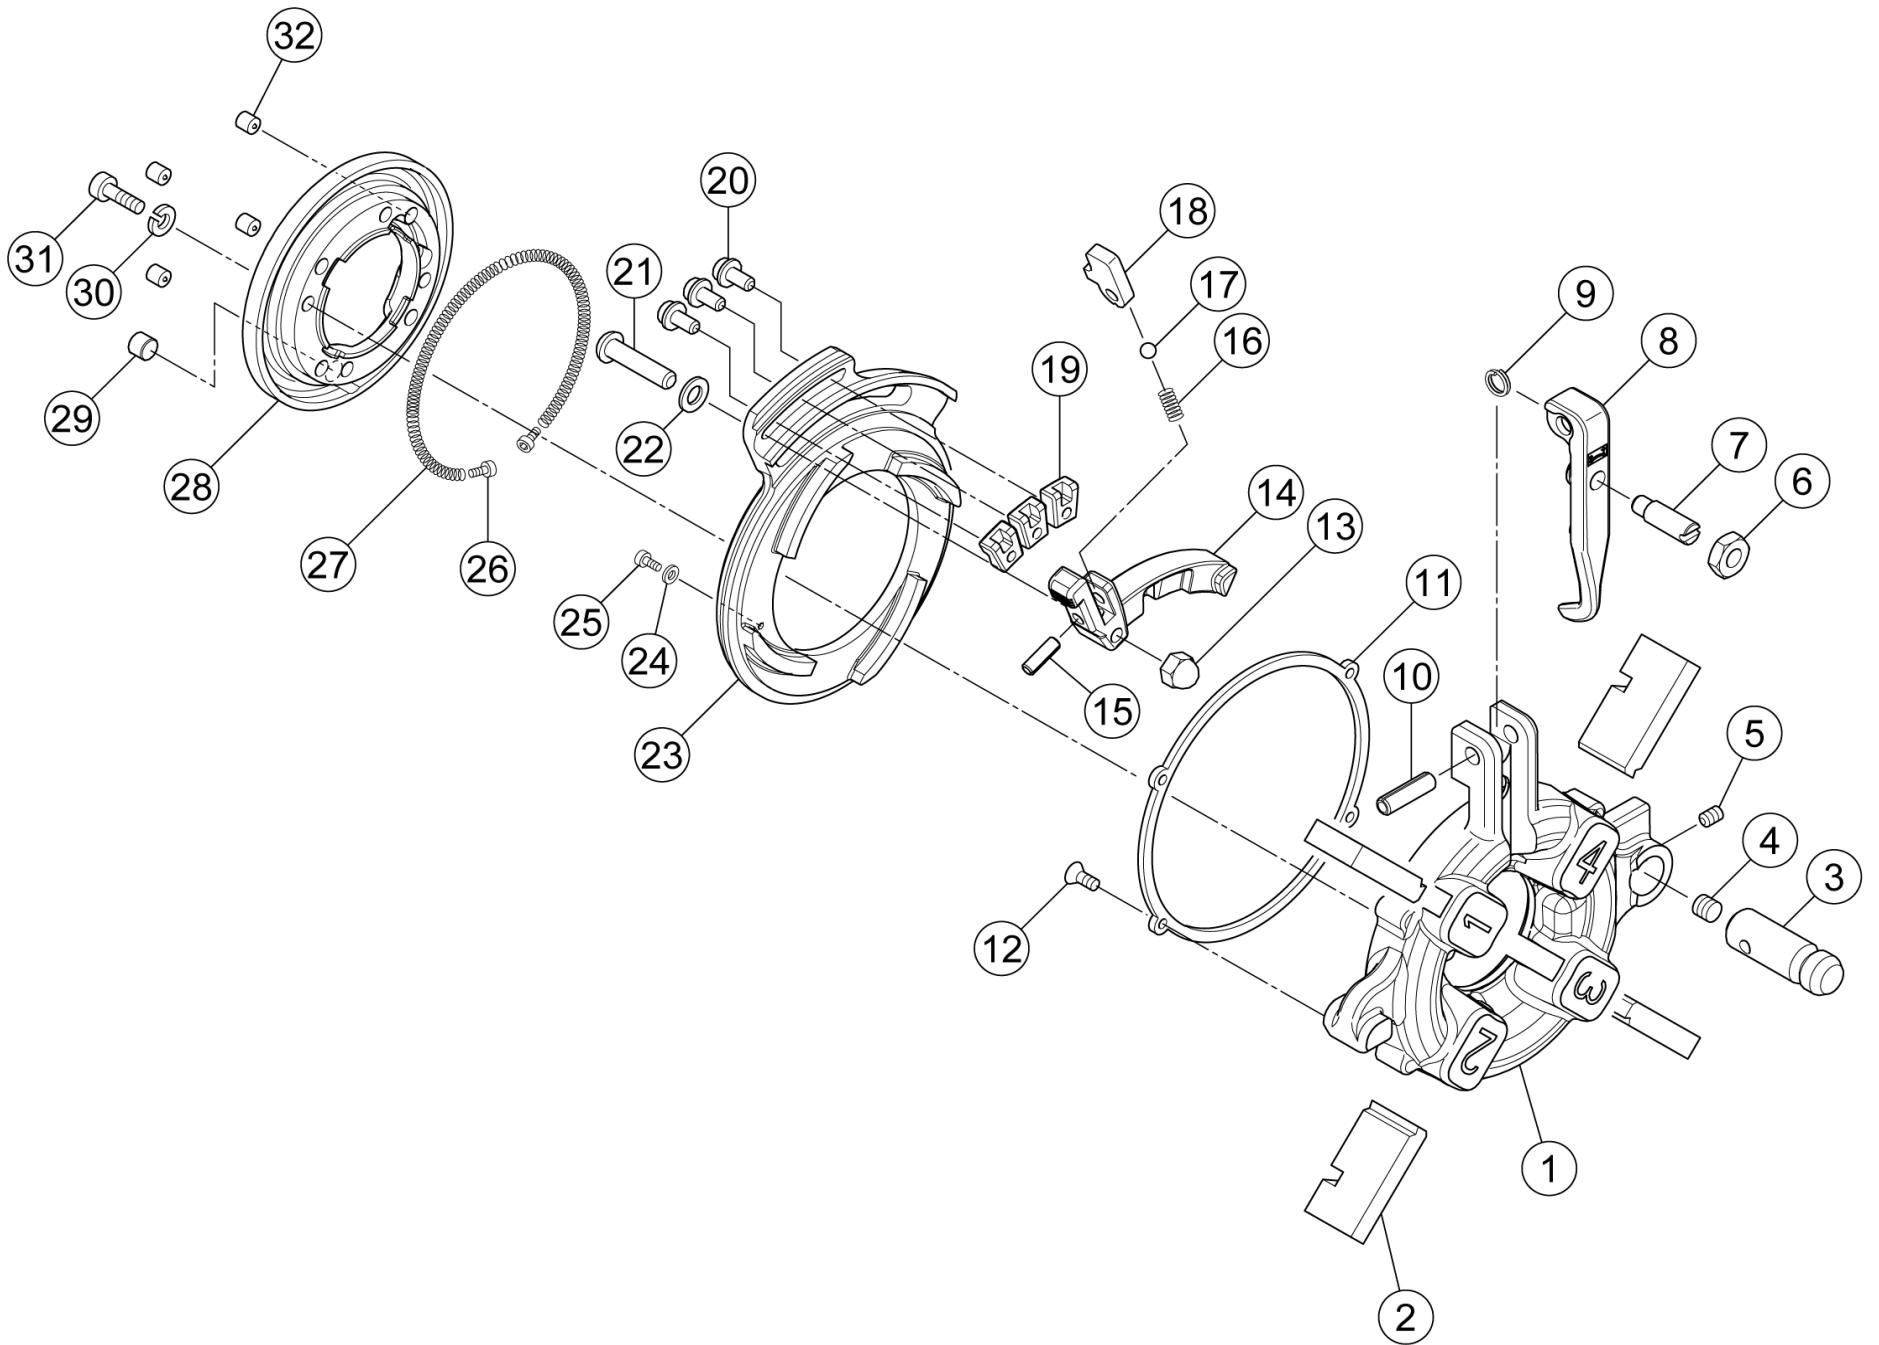

BEAVER 25

DIE-HEAD

BEAVER 25

PIPE CUTTER, CARRIAGE & REAMER

BEAVER 25

HAMMER CHUCK, SCROLL & GEARS

HAMMER CHUCK, SCROLL & GEARS

No.	Code No	Parts Name	Qty	Remark	No.	Code No	Parts Name	Qty	Remark
Set	BE300	Hammer Chuck Complete (1-9)	1		39	70819	Carbon Brush for PS150/AS1	1Set	
Set	AS176	AS1 Jaw Set Assembly (4-8)	1		40	70821	Carbon Cap for PS150/AS1	2	
1	80171	Stop Bolt M6 x 45	3						
2	AS014	AS1 Hammer Chuck Body	1						
3	AS015	AS1 Hammer Chuck Scroll	1						
4	BE508	BE50 Chuck Bolt	3						
5	AS170	Hammer Chuck Jaw Assembly	1Set						
6	BE506	BE50 Hammer Chuck Spring A	3						
6	BE507	BE50 Hammer Chuck Spring B	3						
7	BE509	BE50 Hammer Chuck Pin	3						
8	AS178	AS1 Jaw Insert Complete	1Set						
9	BE301	BE25 Hammer Chuck Outer Ring	1						
10	83107	R-Pin M5 x 15	1						
11	BE308	BE25 Spindle	1						
12	BE309	BE25 Spindle Gear	1						
13	84420	Bearing 6009 2RS	1						
14	84420	Bearing 6009 2RS	1						
15	81138	Corrugated Washer BW6305	1						
Set	BE335	BE25 Scroll Assembly (16-23)	1						
16	81066	Hex Nut M6	3						
17	BE337	BE25 Scroll Cap	1						
18	AS035	AS1 Scroll	1						
19	70523	Special Pin M5 x 10	4						
20	AS030	AS1 Scroll Jaws	1Set						
21	BE336	BE25 Scroll Body	1						
22	81251	Spring Washer M6	3						
23	82209	Pan Head Screw M6x16L	3						
24	84116	Ball Bearing 6201ZZ	1						
25	84188	Ball Bearing 6301ZZ	1						
26	BE313	BE25 Output Shfat Reduction Gear	1						
27	BE329	Parallel Key M6 x 6 x 11	1						
28	BE312	BE25 Output Shaft Pinion	1						
29	37508	Parallel Key M5 x 5 x 7	1						
30	BE314	BE25 1st Shfat Pinion	1						
31	BE315	BE25 1st Shaft Reduction Gear	1						
32	84114	Ball Bearing 6001ZZ	1						
33	84145	Ball Bearing 6203ZZ	1						
34	BE319	BE25 Motor 100V	1						
34	BE712	BE25 Motor 120V	1						
34	BE713	BE25 Motor 220-230V	1						
34	BE714	BE25 Motor 240V	1						
—	70880	STATOR COIL AS1 100/110V	1						
—	70891	STATOR COIL AS1 115/120V	1						
—	70882	STATOR COIL AS1 220V	1						
—	70893	STATOR COIL AS1 240V	1						
—	70881	ARMATURE AS1 100/110V	1						
—	70892	ARMATURE AS1 115/120V	1						
—	70883	ARMATURE AS1 220V	1						
—	70894	ARMATURE AS1 240V	1						
35	81251	Spring Washer M6	4						
36	80165	Hex Socket Bolt M6x18L	4						
37	80351	Stop Bolt M4 x 4	2						
38	70820	Carbon Holder for PS150/AS1	2						