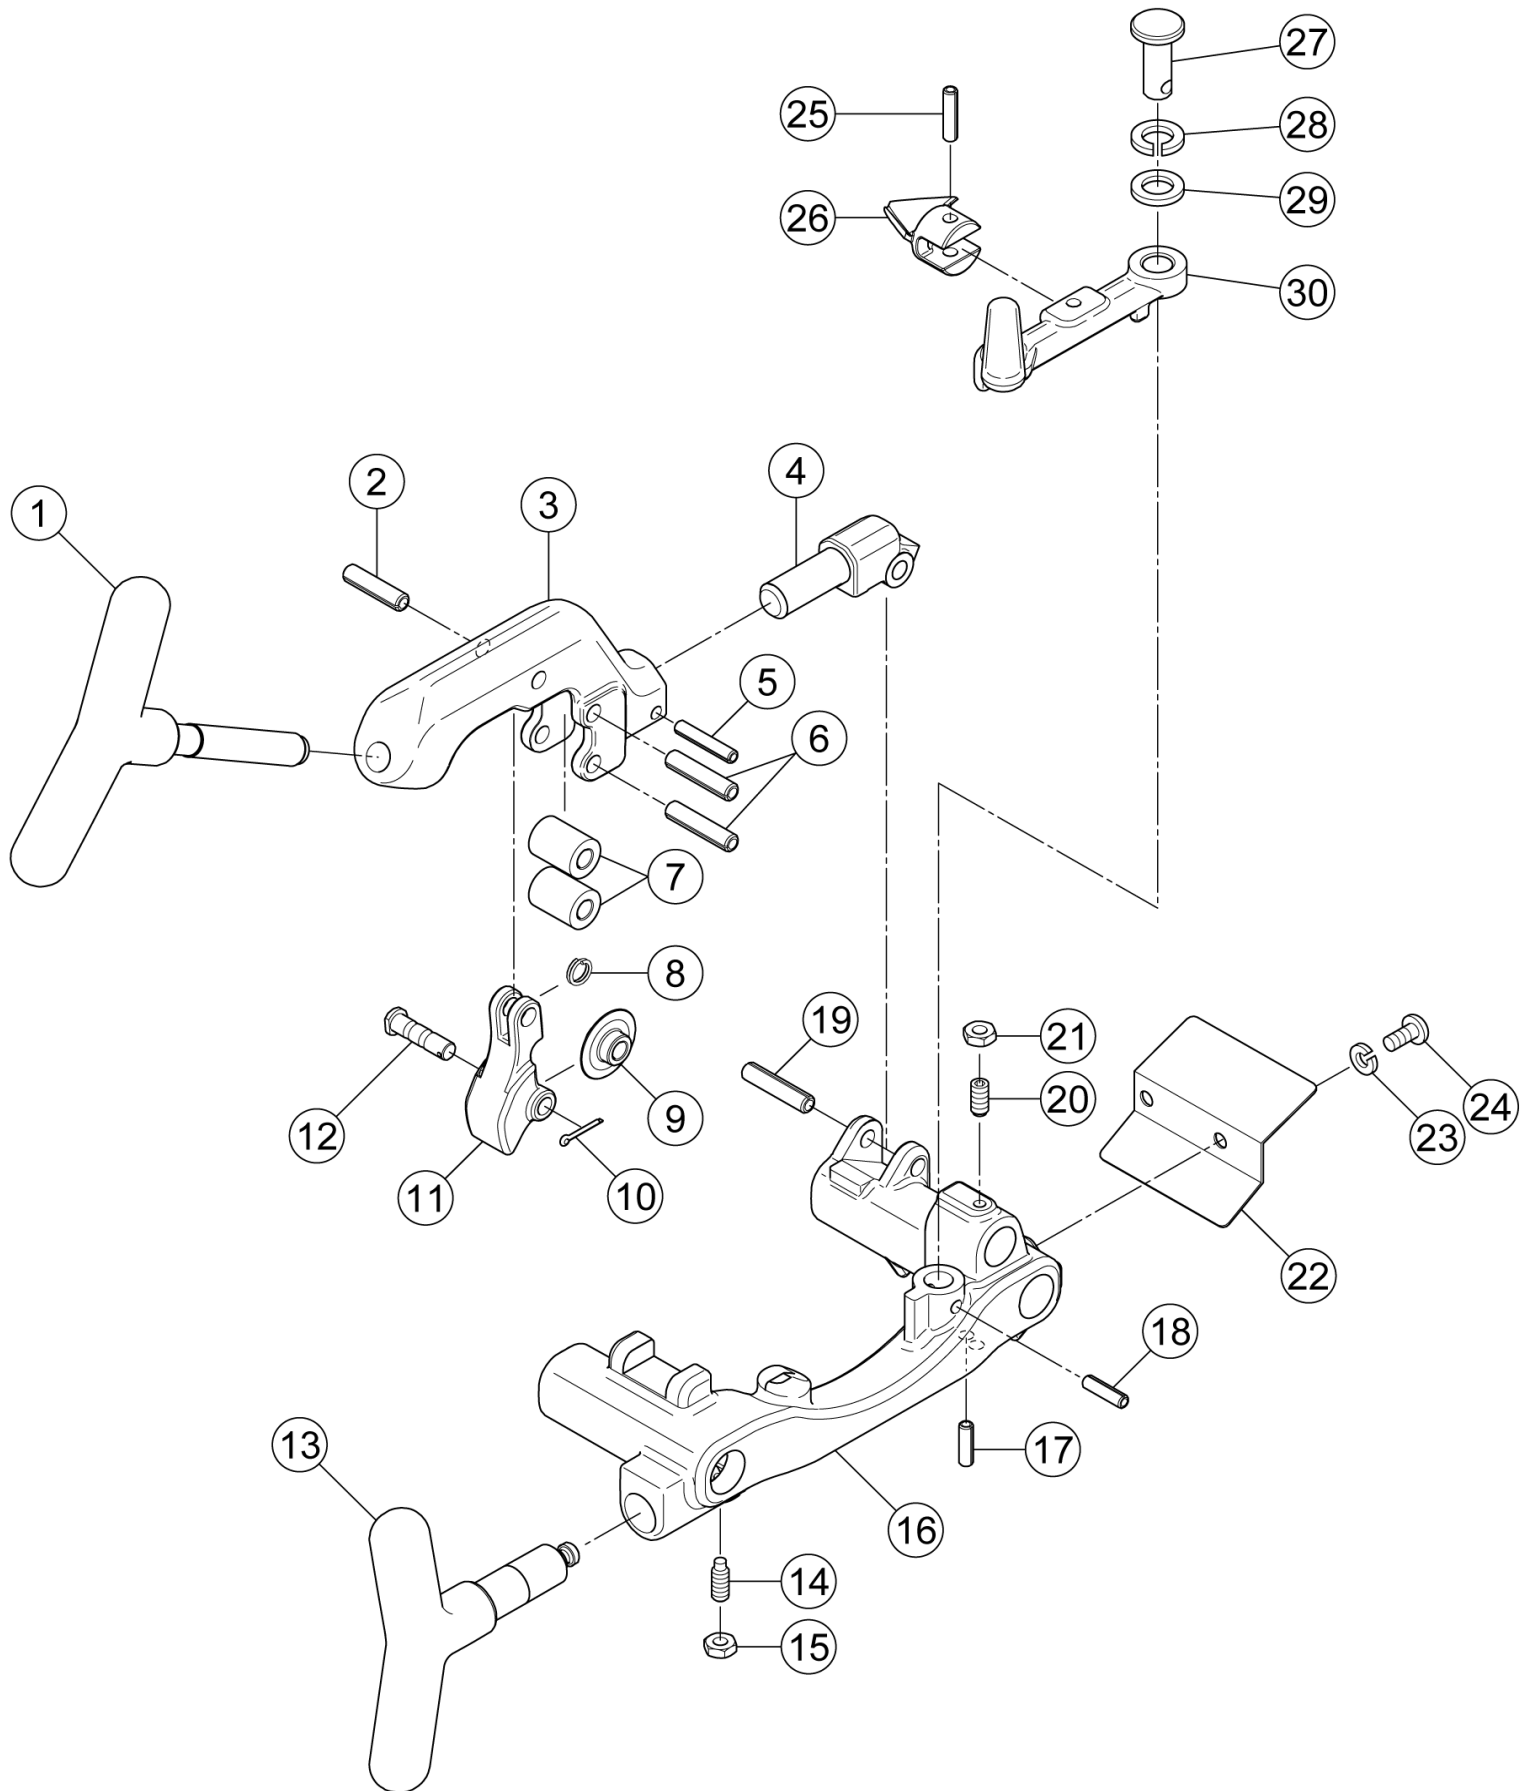

BEAVER 25

DIE-HEAD

BEAVER 25

PIPE CUTTER, CARRIAGE & REAMER

BEAVER 25

HAMMER CHUCK, SCROLL & GEARS

HAMMER CHUCK, SCROLL & GEARS

No.	Code No	Parts Name	Qty	Remark	No.	Code No	Parts Name	Qty	Remark
Set	BE300	Hammer Chuck Complete (1-9)	1		39	70819	Carbon Brush for PS150/AS1	1Set	
Set	AS176	AS1 Jaw Set Assembly (4-8)	1		40	70821	Carbon Cap for PS150/AS1	2	
1	80171	Stop Bolt M6 x 45	3						
2	AS014	AS1 Hammer Chuck Body	1						
3	AS015	AS1 Hammer Chuck Scroll	1						
4	BE508	BE50 Chuck Bolt	3						
5	AS170	Hammer Chuck Jaw Assembly	1Set						
6	BE506	BE50 Hammer Chuck Spring A	3						
6	BE507	BE50 Hammer Chuck Spring B	3						
7	BE509	BE50 Hammer Chuck Pin	3						
8	AS178	AS1 Jaw Insert Complete	1Set						
9	BE301	BE25 Hammer Chuck Outer Ring	1						
10	83107	R-Pin M5 x 15	1						
11	BE308	BE25 Spindle	1						
12	BE309	BE25 Spindle Gear	1						
13	84420	Bearing 6009 2RS	1						
14	84420	Bearing 6009 2RS	1						
15	81138	Corrugated Washer BW6305	1						
Set	BE335	BE25 Scroll Assembly (16-23)	1						
16	81066	Hex Nut M6	3						
17	BE337	BE25 Scroll Cap	1						
18	AS035	AS1 Scroll	1						
19	70523	Special Pin M5 x 10	4						
20	AS030	AS1 Scroll Jaws	1Set						
21	BE336	BE25 Scroll Body	1						
22	81251	Spring Washer M6	3						
23	82209	Pan Head Screw M6x16L	3						
24	84116	Ball Bearing 6201ZZ	1						
25	84188	Ball Bearing 6301ZZ	1						
26	BE313	BE25 Output Shfat Reduction Gear	1						
27	BE329	Parallel Key M6 x 6 x 11	1						
28	BE312	BE25 Output Shaft Pinion	1						
29	37508	Parallel Key M5 x 5 x 7	1						
30	BE314	BE25 1st Shfat Pinion	1						
31	BE315	BE25 1st Shaft Reduction Gear	1						
32	84114	Ball Bearing 6001ZZ	1						
33	84145	Ball Bearing 6203ZZ	1						
34	BE319	BE25 Motor 100V	1						
34	BE712	BE25 Motor 120V	1						
34	BE713	BE25 Motor 220-230V	1						
34	BE714	BE25 Motor 240V	1						
—	70880	STATOR COIL AS1 100/110V	1						
—	70891	STATOR COIL AS1 115/120V	1						
—	70882	STATOR COIL AS1 220V	1						
—	70893	STATOR COIL AS1 240V	1						
—	70881	ARMATURE AS1 100/110V	1						
—	70892	ARMATURE AS1 115/120V	1						
—	70883	ARMATURE AS1 220V	1						
—	70894	ARMATURE AS1 240V	1						
35	81251	Spring Washer M6	4						
36	80165	Hex Socket Bolt M6x18L	4						
37	80351	Stop Bolt M4 x 4	2						
38	70820	Carbon Holder for PS150/AS1	2						